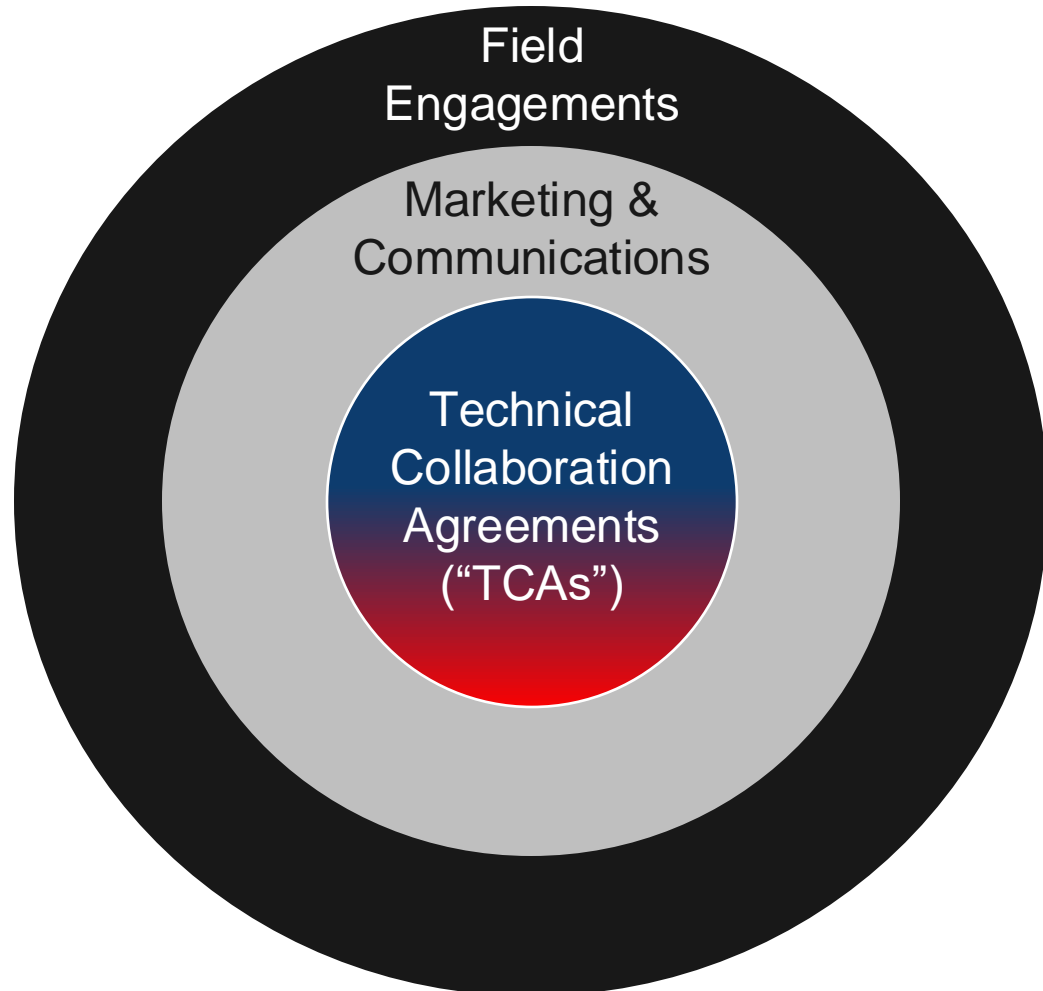

Ericsson & Red Hat Partnership

Speakers

Magnus Gall
Partnership Account Executive
Red Hat

Gabriella Ahlbom
Global Partner Manager
Ericsson

At the core: Technical collaborations

Technical Collaboration key deliverables:

- +30 Ericsson & Red Hat collaborations
- Common Reference Configuration
- System Validation testing
- Software baseline (xNF and platform)
- Deployment guide and Blueprint

Ericsson CNFs validated on Red Hat OpenShift